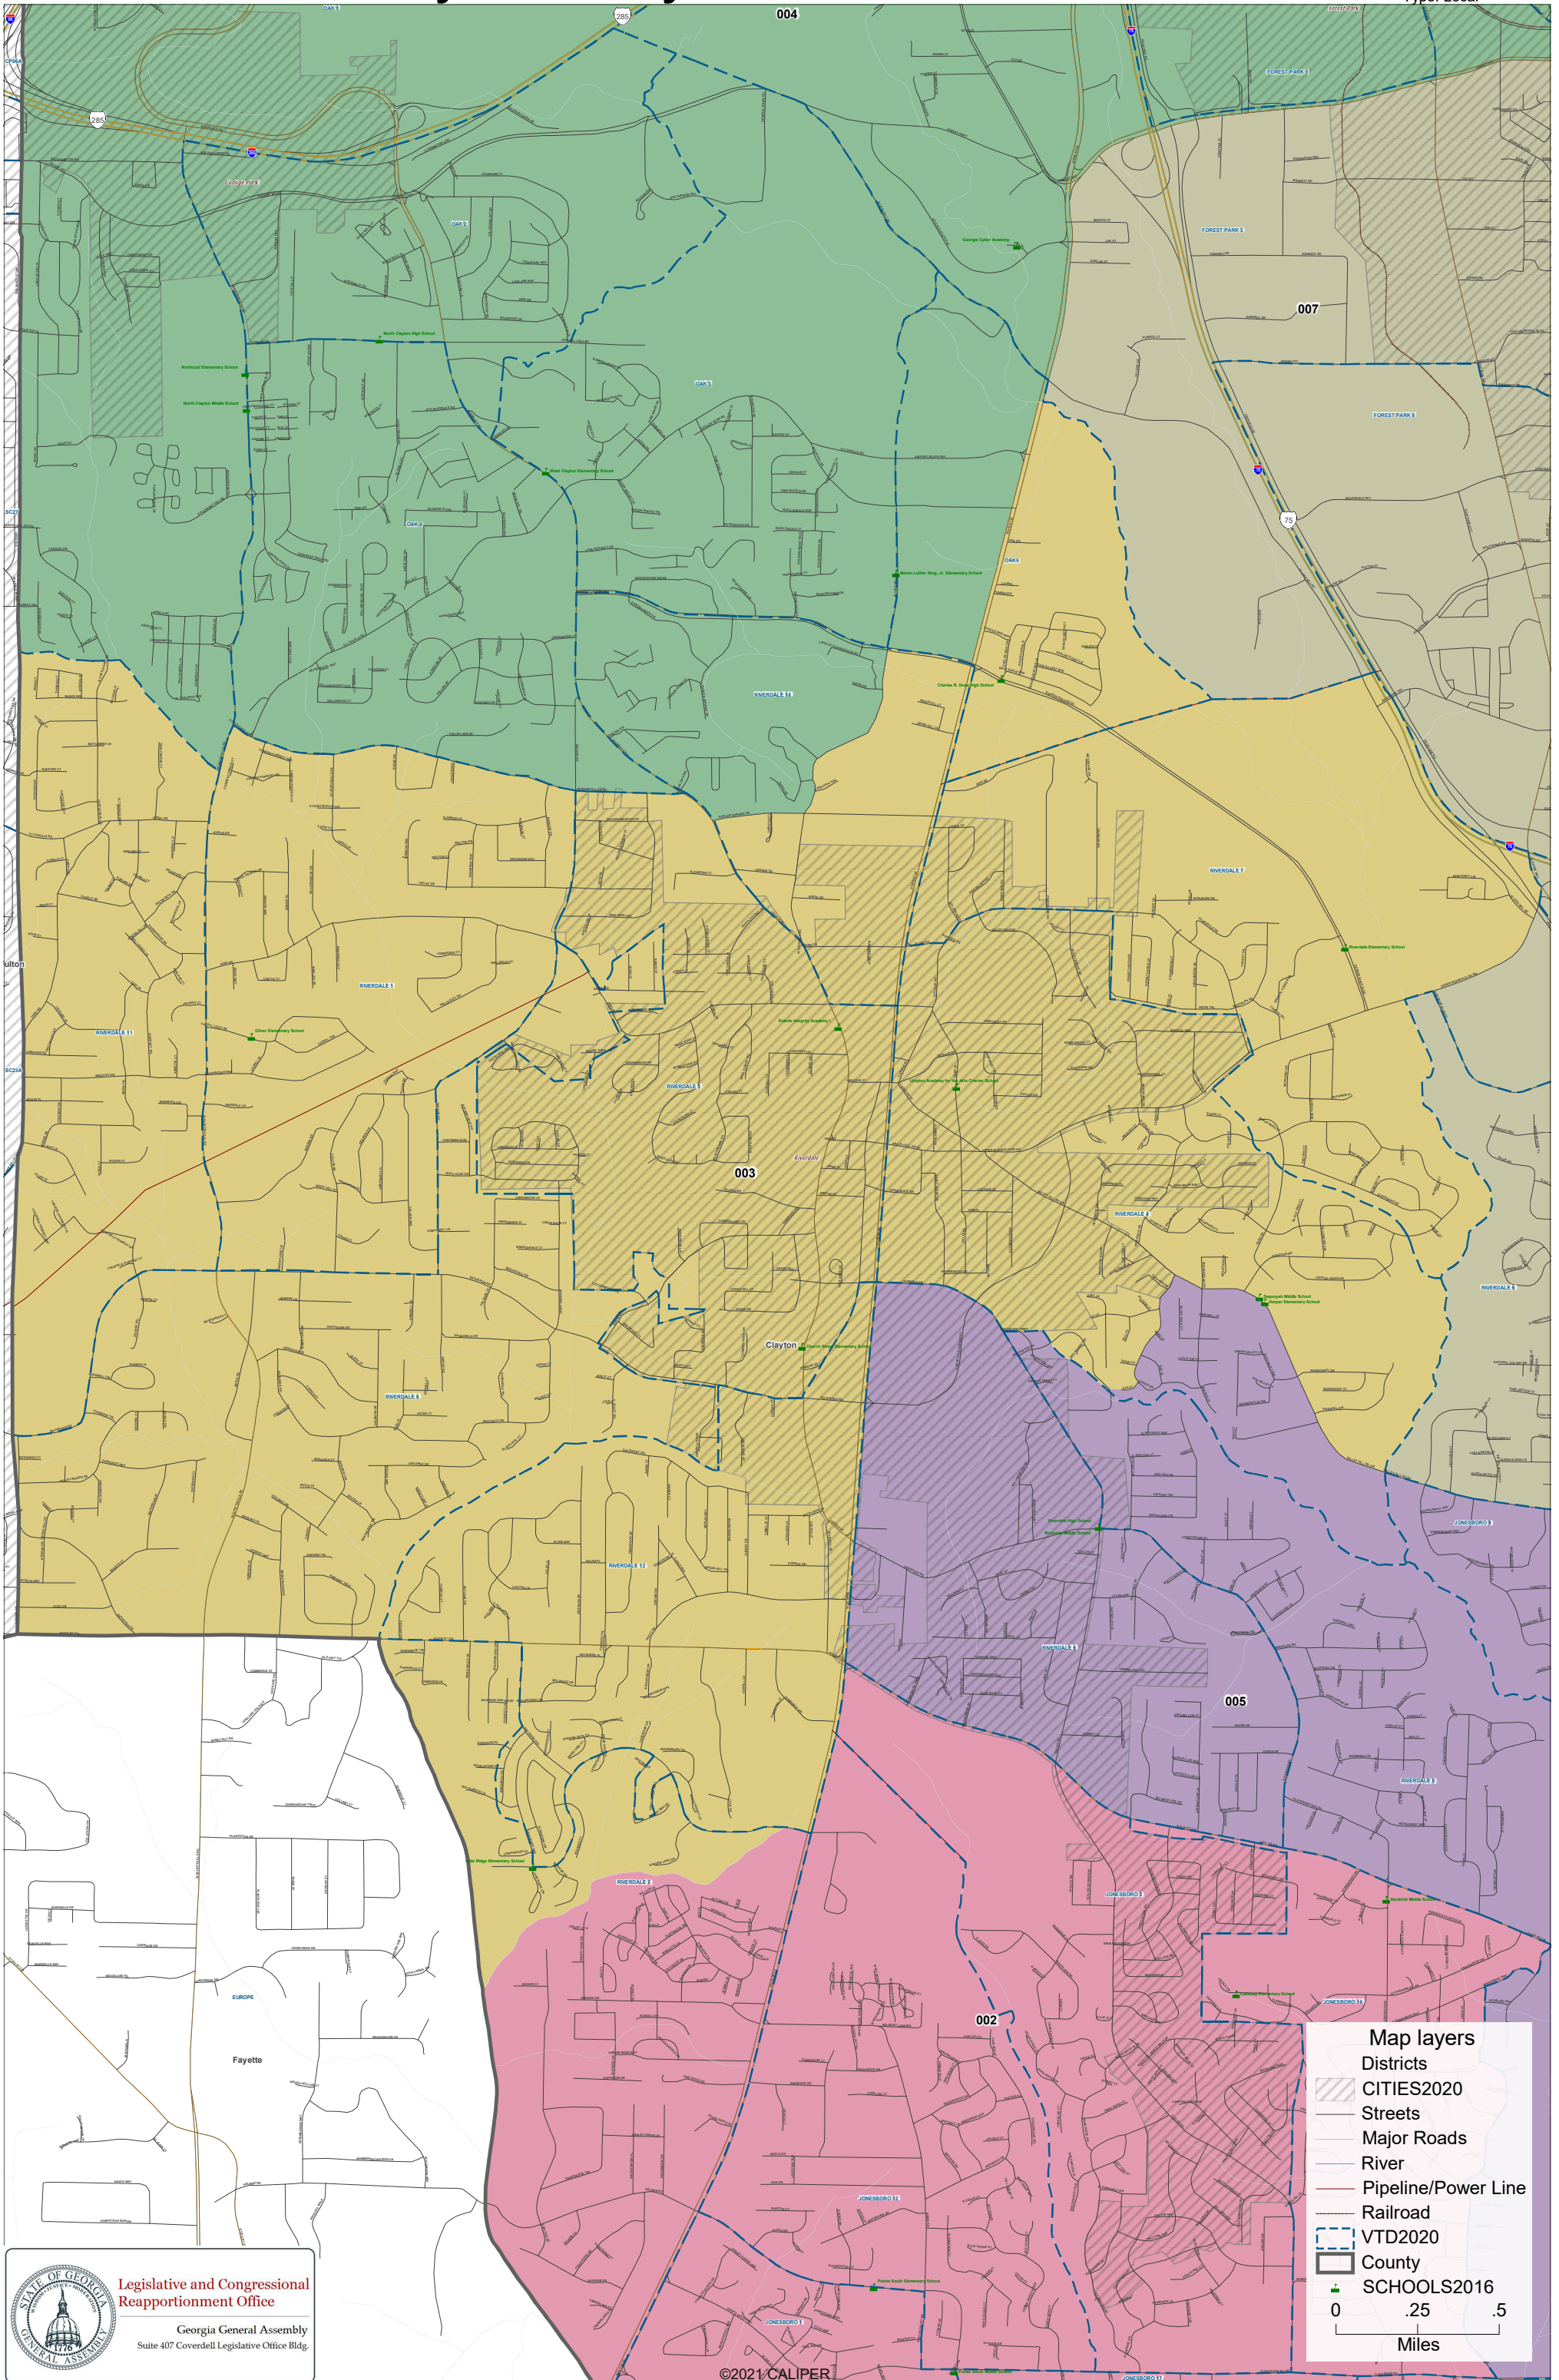

Clayton County School Board Districts

Client: Clayton
 Plan: ClaytonSB-2022
 Type: Local

Legislative and Congressional Reapportionment Office
 Georgia General Assembly
 Suite 407 Coverdell Legislative Office Bldg.

Map layers

- Districts
- CITIES2020
- Streets
- Major Roads
- River
- Pipeline/Power Line
- Railroad
- VTD2020
- County
- SCHOOLS2016

0 .25 .5
 Miles